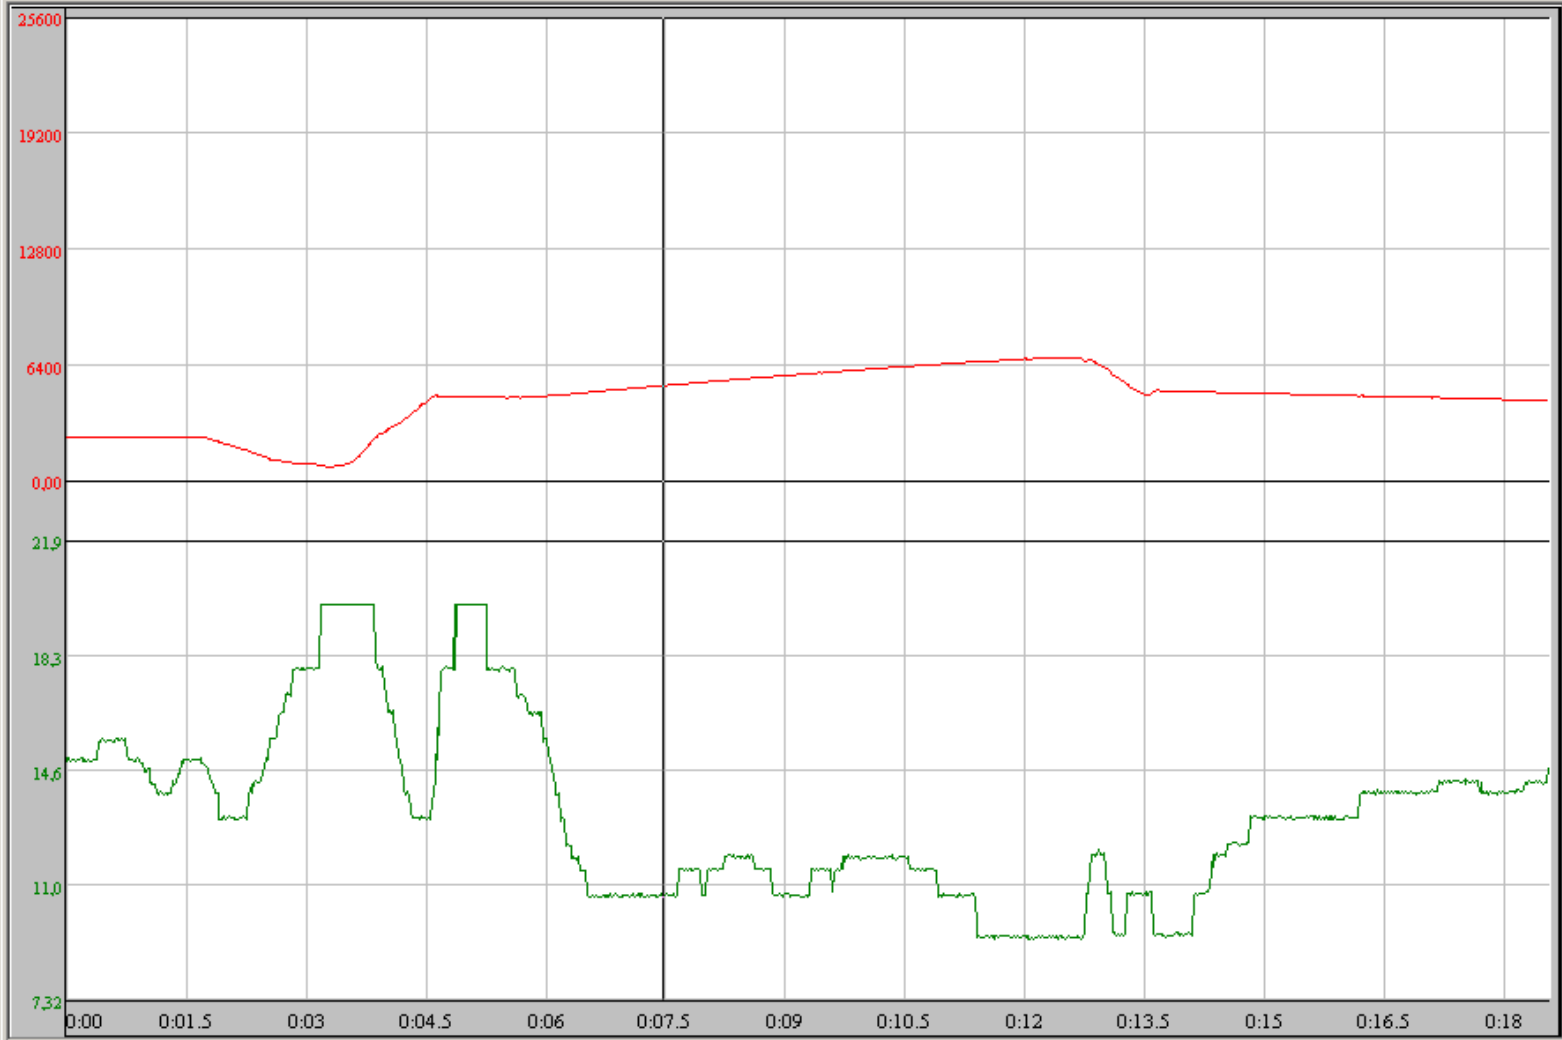

AEM Log

File Graph Analysis Alarms Templates Maths Config Window Help

C:\Programme\AEM\AEMLog\Data\t22.stf

Time: 0:07.480

Engine Speed: 5216  
O2 #1: 10.64

Plot vs. Time Real Values Standard Show Plotted

Setup - Ex t22.stu

No Maths

No Alarms